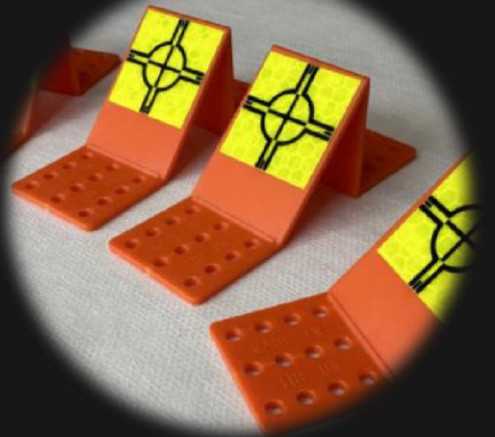

TMP

MONITORING TARGETS

We specialise in manufacturing high quality monitoring targets to the Construction industry and Rail infrastructure

MT30 TARGET

The MT30 is a British made Monitoring Target used in the construction industry.

Not only is the MT30 used on the Rail Infrastructure Worldwide, It is also used within the wider construction industry including Highways. The MT30 is widely becoming the go to Monitoring target for Surveyors and Engineers alike. With ability to have a 30mm Retro target both on a 45' angle and 90' angle the MT30 is a versatile alternative to any other Monitoring Target on the market today.

With its groundbreaking design the MT30 can be both wall mounted using high strength adhesive or fixed directly to any structure using wall plugs and screws.

The MT30 is made of durable material which makes it resistant, perfect for long term projects which will see a varied change in weather.

Contact us:

Sales@TMPMonitoringTargets.co.uk

FB30 TARGET

The FB30 was designed for them more tricky areas to see. With the base of the target being a Dodecagon, it makes the FB30 versatile.

We have found this to be the “Chosen one” when it comes to Monitoring piles as it has the extra height when fixed on its side for the engineer or surveyor to easily see them when placed in the “dish” or on the “face” of the pile.